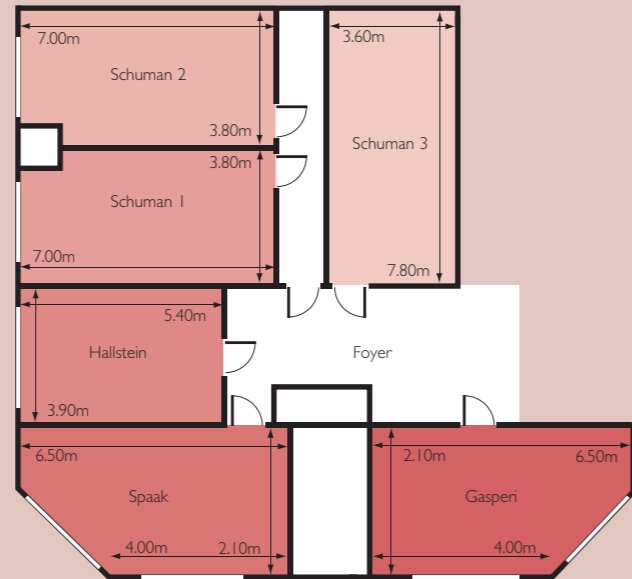

	Length and width	Floor area m ²	Banquet	Reception	Theater	Classroom	Cabaret	Boardroom	U-Shape
Gasperi	4.65 x 2.10	22 m ²	-	-	-	-	-	10	-
Spaak	4.65 x 2.10	22 m ²	-	-	-	-	-	10	-
Hallstein	5.40 x 3.90	21 m ²	-	-	-	-	-	10	-
Schuman 1	7.00 x 3.80	26 m ²	16	20	16	12	8	12	-
Schuman 2	7.00 x 3.80	26 m ²	16	20	16	12	8	12	-
Schuman 3	3.60 x 7.80	28 m ²	16	22	16	12	8	12	-
Schuman 1+2	7.00 x 7.50	52 m ²	32	40	35	20	16	20	15
Schuman 1+2+3	7.80 x 12.00	93 m ²	48	80	58	40	24	25	30
Foyer	7.00 x 3.80	26.5 m ²	-	-	-	-	-	-	-

ROOMS

Designed by famed Italian hospitality designer, Matteo Thun, our rooms come in three styles, Fresh, Chic and Fashion, each unique in temperament and ambience. We offer 149 rooms including 13 Business Class rooms and 14 suites, all equipped with high-quality amenities such as Free Broadband including wireless Internet access and flat-panel LCD televisions. All bathrooms have a separate shower area and a bathtub, underscoring the hotel's commitment to offering you a relaxing and luxurious stay.