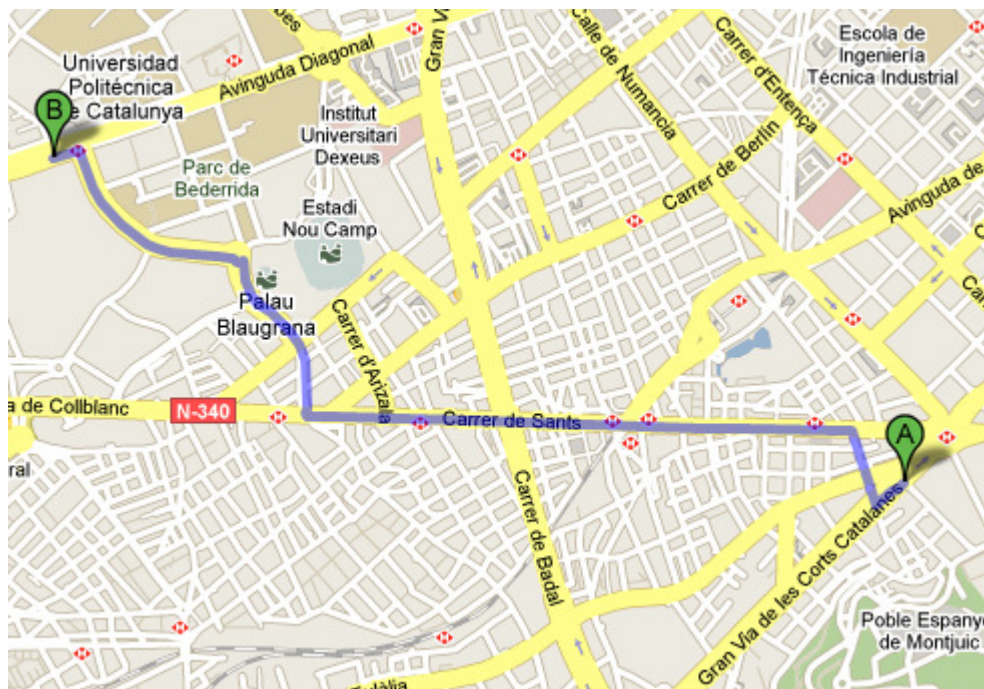

Ayre Gran Via****

Ayre Hotel Gran Vía is a modern hotel that combines avant-garde design with a functional style in all of its services, located in the heart of the city.

Central city location, next to the 'Fira' (Exhibition and conference centre, Montjuic) at Plaza España. Close to the Old Town, you have easy access to any part of the city by Metro and it takes only fifteen minutes to the airport.

Route description

Distance: 3,9 km
Time in metro: 10 minutes
Metro: Line 3 green, Plaza Espanya – Zona Universitaria