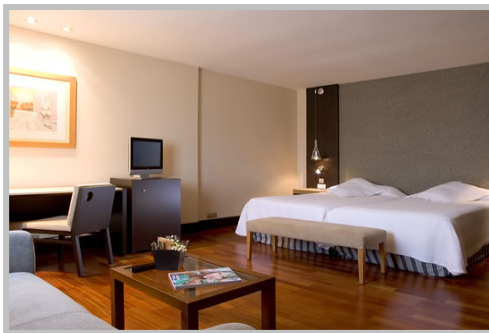

NH Rallye ***

The hotel NH Rallye is located in front of the FC Barcelona stadium and close to the Congress Center (15 minutes walk). The shopping centre on the classy boulevard of Avinguda Diagonal is also nearby. The building has been recently renovated and offers everything you may need for a pleasant stay in Barcelona.

NH Rallye disposes of 106 rooms, including 1 Suite. The elegant rooms offer all modern amenities as Sat-TV, Internet access, minibar, heating, etc.

The hotel offers an outdoor swimming pool, a summer bar, as well a gymnasium with magnificent views of the City and the Montjuïc mountains.

At the modern and cozy restaurant guests can enjoy a complete buffet breakfast and Mediterranean cuisine.

Route description

Distance: 1,9 km
Time in metro: 4 minutes
Metro: Line 3 green, Les Corts – Zona Universitaria