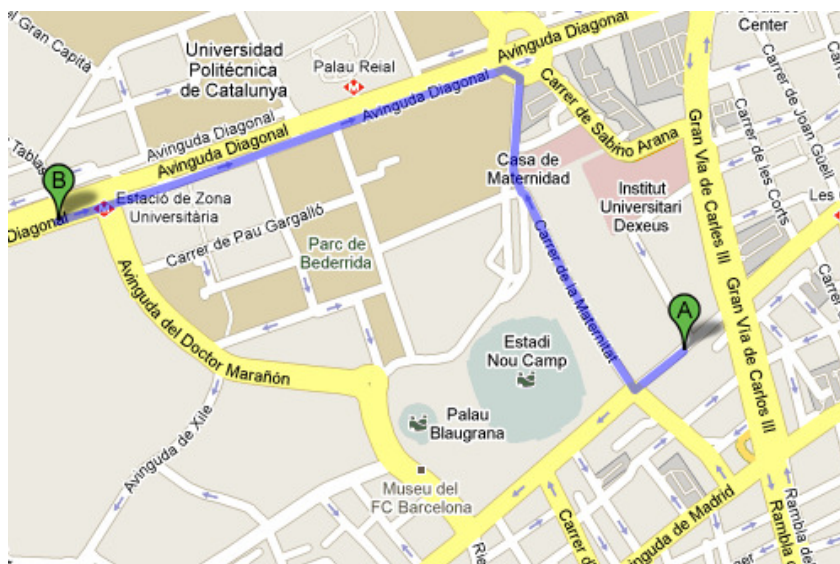

NH Rallye ***

The hotel NH Rallye is located in front of the FC Barcelona stadium and close to the Congress Center (15 minutes walk). The shopping centre on the classy boulevard of Avinguda Diagonal is also nearby. The building has been recently renovated and offers everything you may need for a pleasant stay in Barcelona.

At the modern and cozy restaurant guests can enjoy a complete buffet breakfast and Mediterranean cuisine.

Route description

Distance: 1,9 km
Time in metro: 4 minutes
Metro: Line 3 green, Les Corts – Zona Universitaria