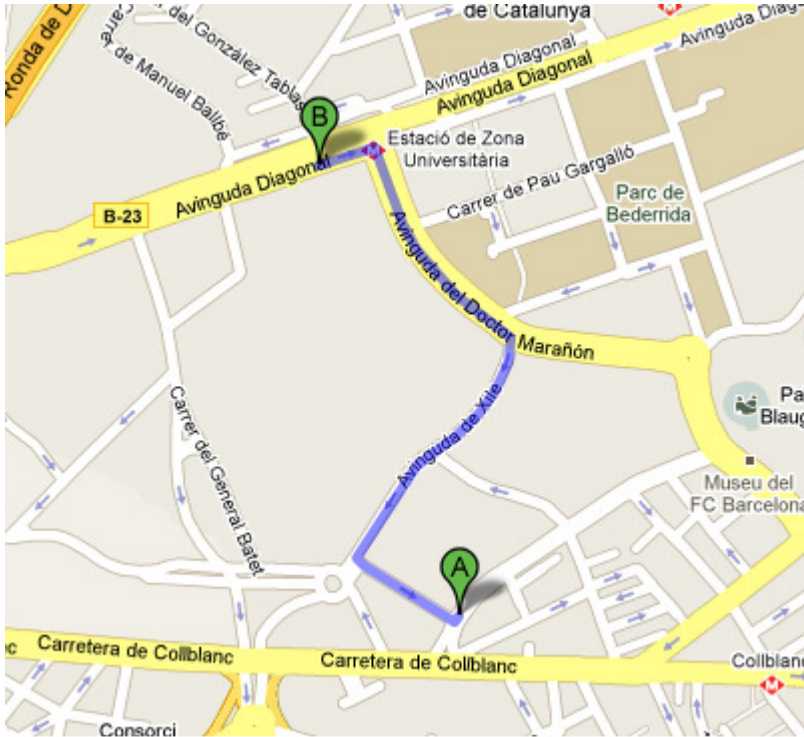

### Senator Barcelona\*\*\*\*

The closest hotel to Barcelona FC's Nou Camp Stadium, the Senator Barcelona is set in a quiet area and boasts a full spa service, free Wi-Fi and 24-hour internet centre.

After a busy day of sightseeing, enjoy an inexpensive massage or Turkish bath, and relax by the lovely rooftop pool.

## Route description

**Distance:** 1,2 km  
**Walking time:** 16 minutes