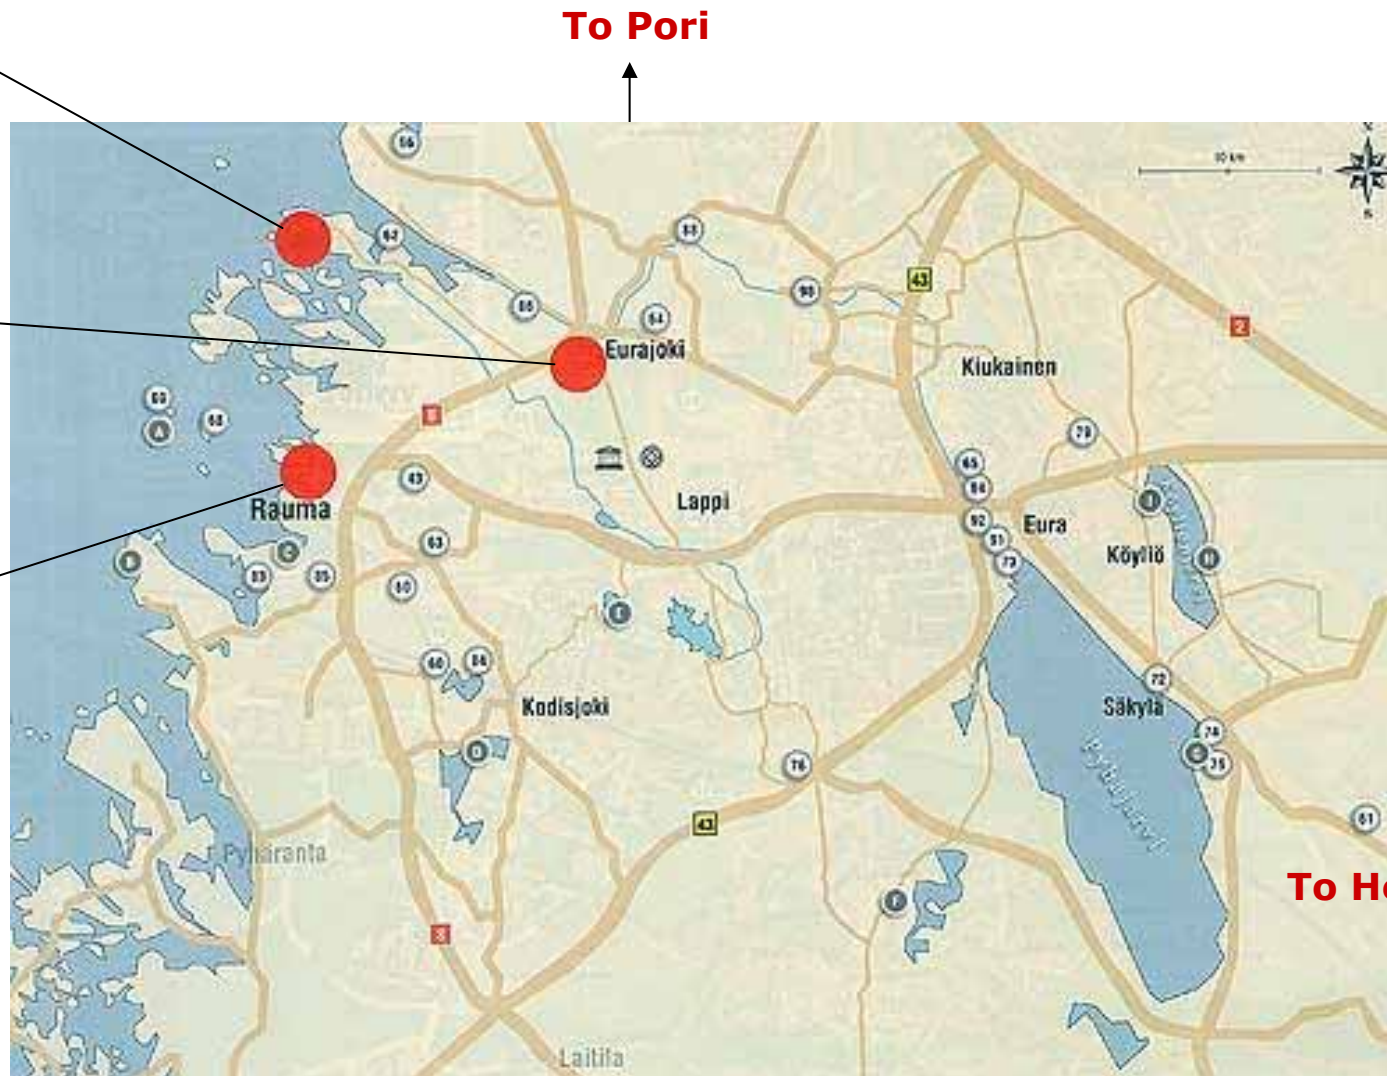

## RAUMA: ITINERARY

- A flight to **Helsinki, Turku or Pori**
- Distances: Helsinki 240 km  
Turku 90 km  
Pori 50 km
- Train connections **Helsinki, Turku or Pori to Rauma:** [www.vr.fi](http://www.vr.fi)
- Bus connections **Helsinki, Turku or Pori to Rauma:** [www.expressbus.com](http://www.expressbus.com)

**Olkiluoto:**  
Technical programme  
and Technical  
Tour

**Vuojoki  
Mansion:**  
TVO and  
POSIVA  
evening

**Rauma:**  
Hotels and  
ENS social  
events

During the  
conference a  
bus transfer  
between the  
locations will  
be provided  
for TopSeal  
Delegates

**To Pori**

**To Turku**

**To Helsinki**

**TopSeal  
geography**